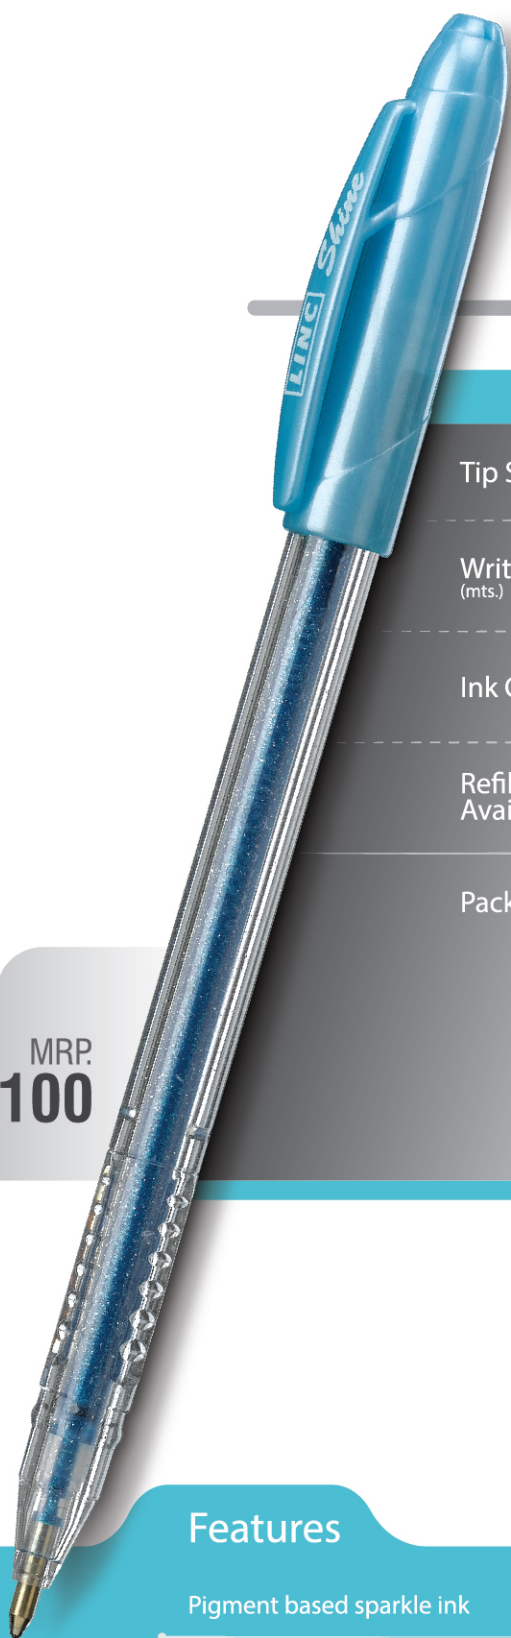

glycer

Fast flowing ink technology

Specifications

Tip Size	0.7 mm
Writing Length (mts.)	1000
Ink Colors	
Refill Availability	

Packaging	Style	Inner	Master
	10 pcs. blister	10 pcs.	120 pcs.

MRP.
₹ 100

Features

- Fast flowing ink technology
- Comfortable elastomeric rubber grip / flexi-grip technology
- Smudge-free writing for document safety

Shine

Pigment based sparkle ink

Specifications

Tip Size 1.0 mm

Writing Length (mts.) 160