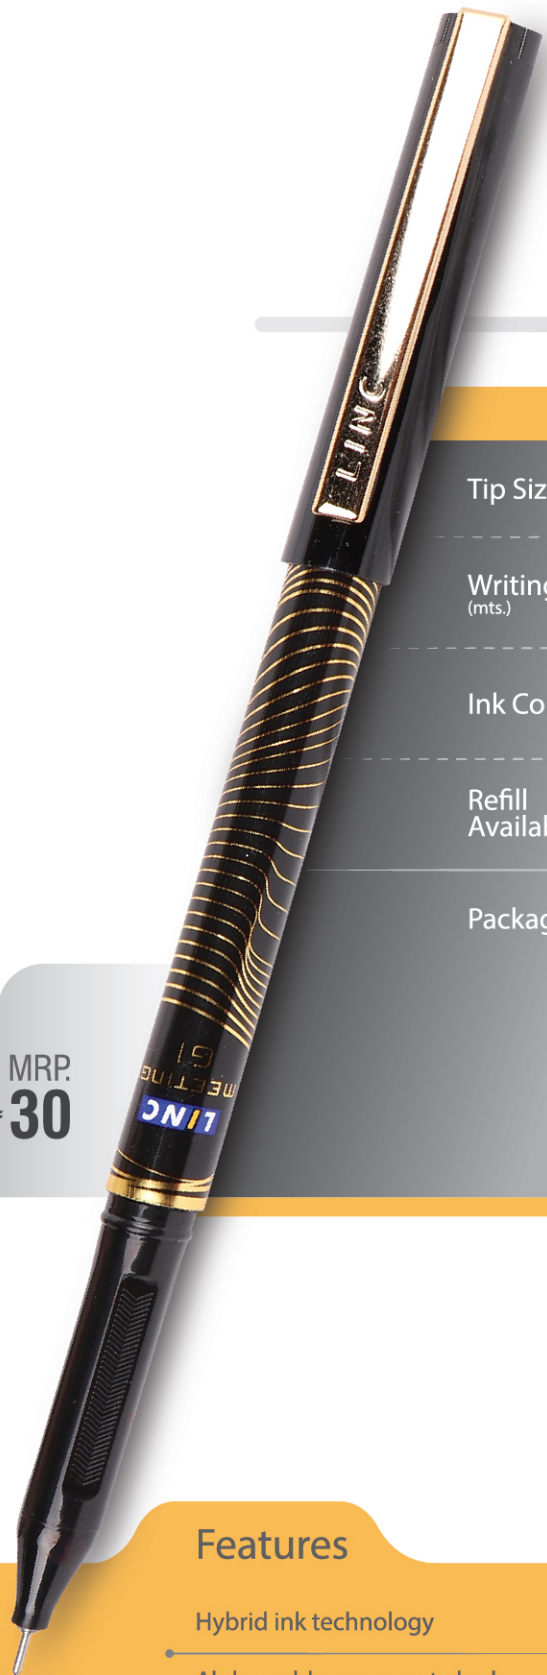

Ball Pen

MEETING G1

Alpha golden corporate look

MRP.
₹ 30

Specifications

Tip Size 0.7 mm

Writing Length (mts.) 1400

Ink Colors ● ●

Refill Availability ● ●

Packaging	Style	Inner	Master
	1pc. box	50 pcs.	400 pcs.

Features

- Hybrid ink technology
- Alpha golden corporate look
- Firm grip for stress-free writing